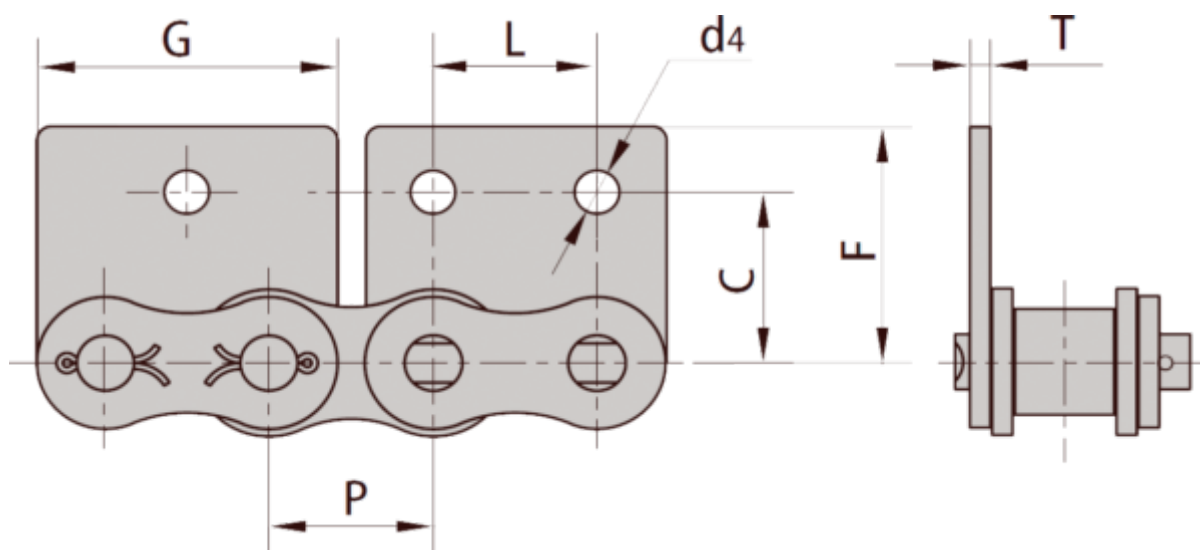

Article number: 6100110081052

Description: 16B1

WSA2 One side straight, two holes attachment link, spring clip type

Measures

G = 45.40

C = 23.15

d4 = 6.4

F = 34.0

L = 25.40

P = 25.40

T = 3.10